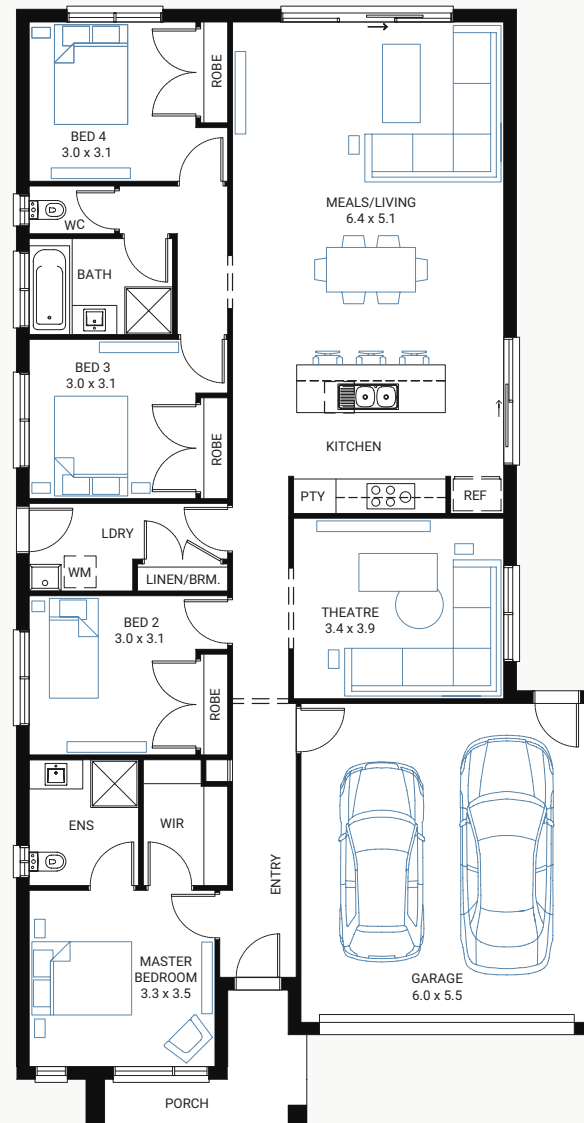

STORM 21

 4  2  2  12.5

Designed with entertainment in mind, the Storm is a great solution for those seeking to separate their digital entertainment from the open plan living, with a dedicated theatre room. You'll also find a generously-sized walk in pantry tucked behind the kitchen.

Designed to suit 12.5m x 28m block*

House Area (m ²)	201m ²
House Area (sqsq)	21.63
Exterior Length	21m
Exterior Width	11.1m

Floor Plan Options

Deluxe Ensuite, Extended Living, Outdoor Living

Available Facades

Mode, Mode MK1, Chalet, Chalet MK1,
Pinnacle MK1–MK4, Matrix, Kingdom, Cove, Country

STORM 23

 4  2  2  12.5

Designed with entertainment in mind, the Storm is a great solution for those seeking to separate their digital entertainment from the open plan living, with a dedicated theatre room. You'll also find a generously-sized walk in pantry tucked behind the kitchen.

Designed to suit 12.5m x 29m block*

House Area (m ²)	212m ²
House Area (sqsq)	22.82
Exterior Length	22.18m
Exterior Width	11.1m

Floor Plan Options

Deluxe Ensuite, Extended Living, Outdoor Living

Available Facades