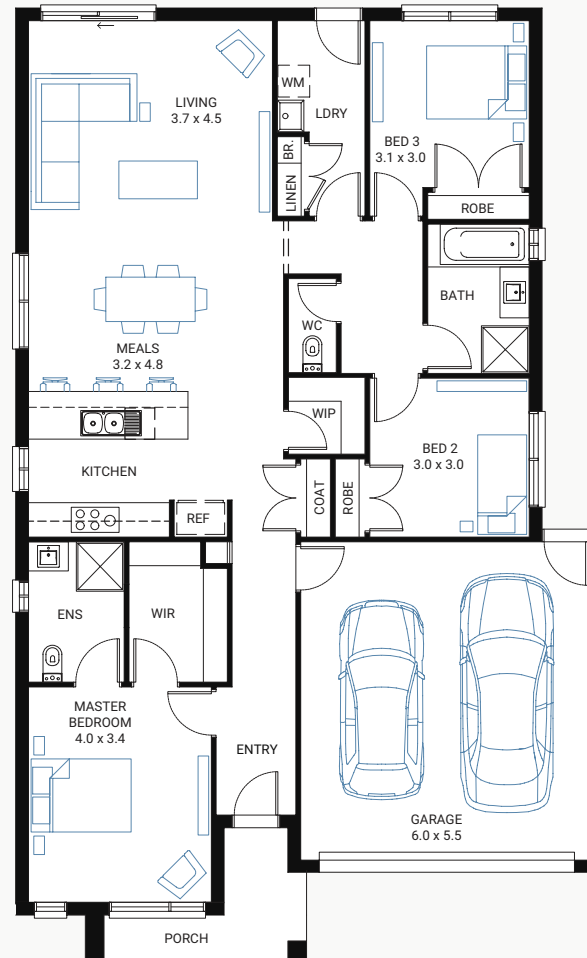

WAVE 19

---

3 2 2 12.5

With no shortage of features, the Wave truly offers luxurious family living. Showcasing a private master suite at the front of the home, the rear of the home is dedicated to multiple entertainment options; with a rumpus room and spacious open plan living for everyone to enjoy.

Designed to suit 12.5m x 25m block*

House Area (m²)	177.4m²
House Area (sqsq)	19.1
Exterior Length	18m
Exterior Width	11.1m

Floor Plan Options

Fourth Bedroom, Fourth Bedroom & Outdoor Living, Rear Flip, Deluxe Ensuite Powder Room

---

Available Facades

Mode, Mode MK1, Chalet, Chalet MK1,
Pinnacle MK1–MK4, Matrix, Kingdom, Cove, Country