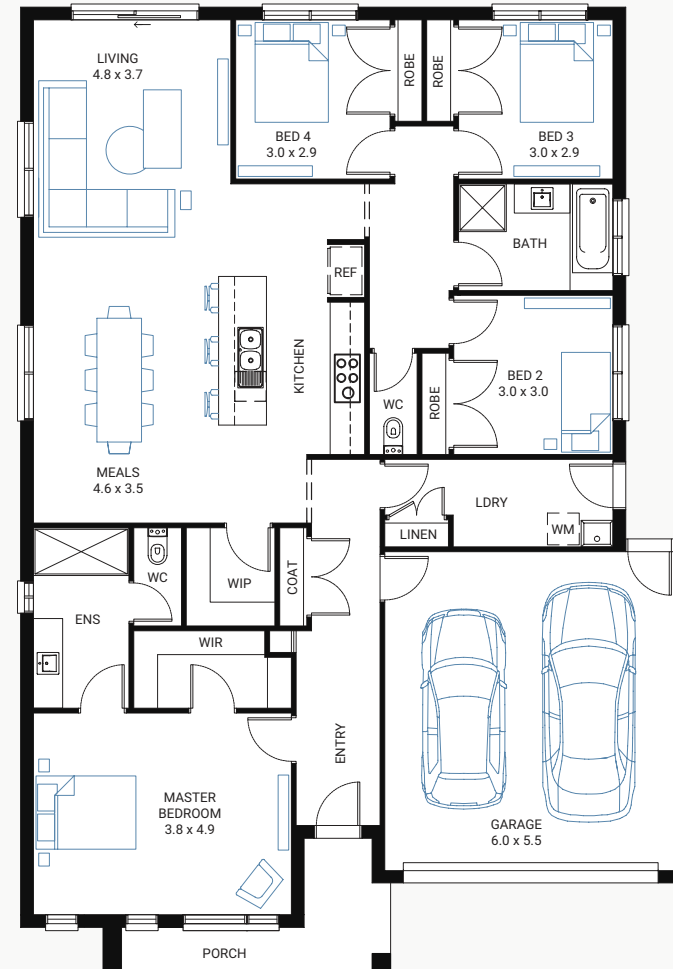

PORTSEA 22

 4  2  2  14

For those seeking a design that offers extra leg room, the Portsea has what you're after. This home offers a luxuriously sized master bedroom; complete with ensuite and walk-in robe to match – as well as a spaciouly light filled open plan living space to top it all off.

Designed to suit 14m x 25m block*

House Area (m ²)	206.3m ²
House Area (sqsq)	22.21
Exterior Length	18.18m
Exterior Width	12.6m

Floor Plan Options

Extended Living, Outdoor Living, Powder Room, Rumpus

Available Facades

Mode, Mode MK1, Chalet, Chalet MK1,
Pinnacle MK1–MK4, Matrix, Kingdom, Cove, Country

PORTSEA 25

For those seeking a design that offers extra leg room, the Portsea has what you're after. This home offers a luxuriously sized master bedroom; complete with ensuite and walk-in robe to match – as well as a spaciouly light filled open plan living space to top it all off.

Designed to suit 14m x 29m block*

House Area (m ²)	236.6m ²
House Area (sqm)	25.47
Exterior Length	21.11m
Exterior Width	12.6m

Floor Plan Options

Activity Room, Outdoor Living, Powder Room Option 1, Powder Room Option 2, Rear Flip