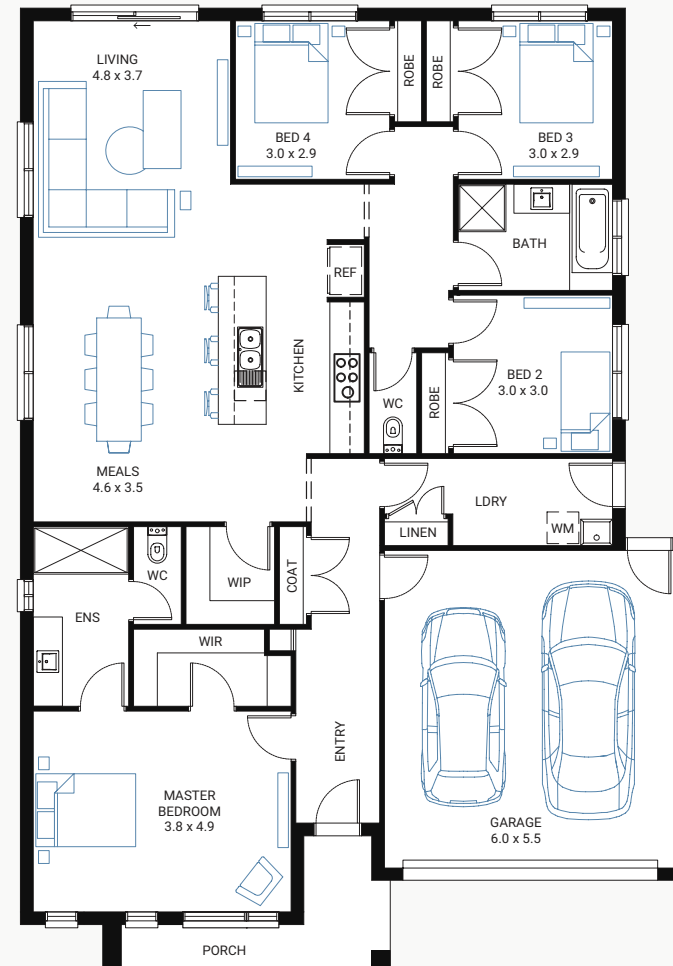

PORTSEA 22

 4  2  2  14

For those seeking a design that offers extra leg room, the Portsea has what you're after. This home offers a luxuriously sized master bedroom; complete with ensuite and walk-in robe to match – as well as a spaciouly light filled open plan living space to top it all off.

Designed to suit 14m x 25m block*

House Area (m ²)	206.3m ²
House Area (sqsq)	22.21
Exterior Length	18.18m
Exterior Width	12.6m

Floor Plan Options

Extended Living, Outdoor Living, Powder Room, Rumpus

Available Facades

Designed to suit 14m x 29m block*

House Area (m ²)	236.6m ²
House Area (sqm)	25.47
Exterior Length	21.11m
Exterior Width	12.6m

Floor Plan Options

Activity Room, Outdoor Living, Powder Room Option 1, Powder Room Option 2, Rear Flip

Available Facades

Mode, Mode MK1, Chalet, Chalet MK1, Pinnacle MK1–MK4, Matrix, Kingdom, Cove, Country

PORTSEA 27

For those seeking a design that offers extra leg room, the Portsea has what you're after. This home offers a luxuriously sized master bedroom; complete with ensuite and walk-in robe to match – as well as a spaciouly light filled open plan living space to top it all off.